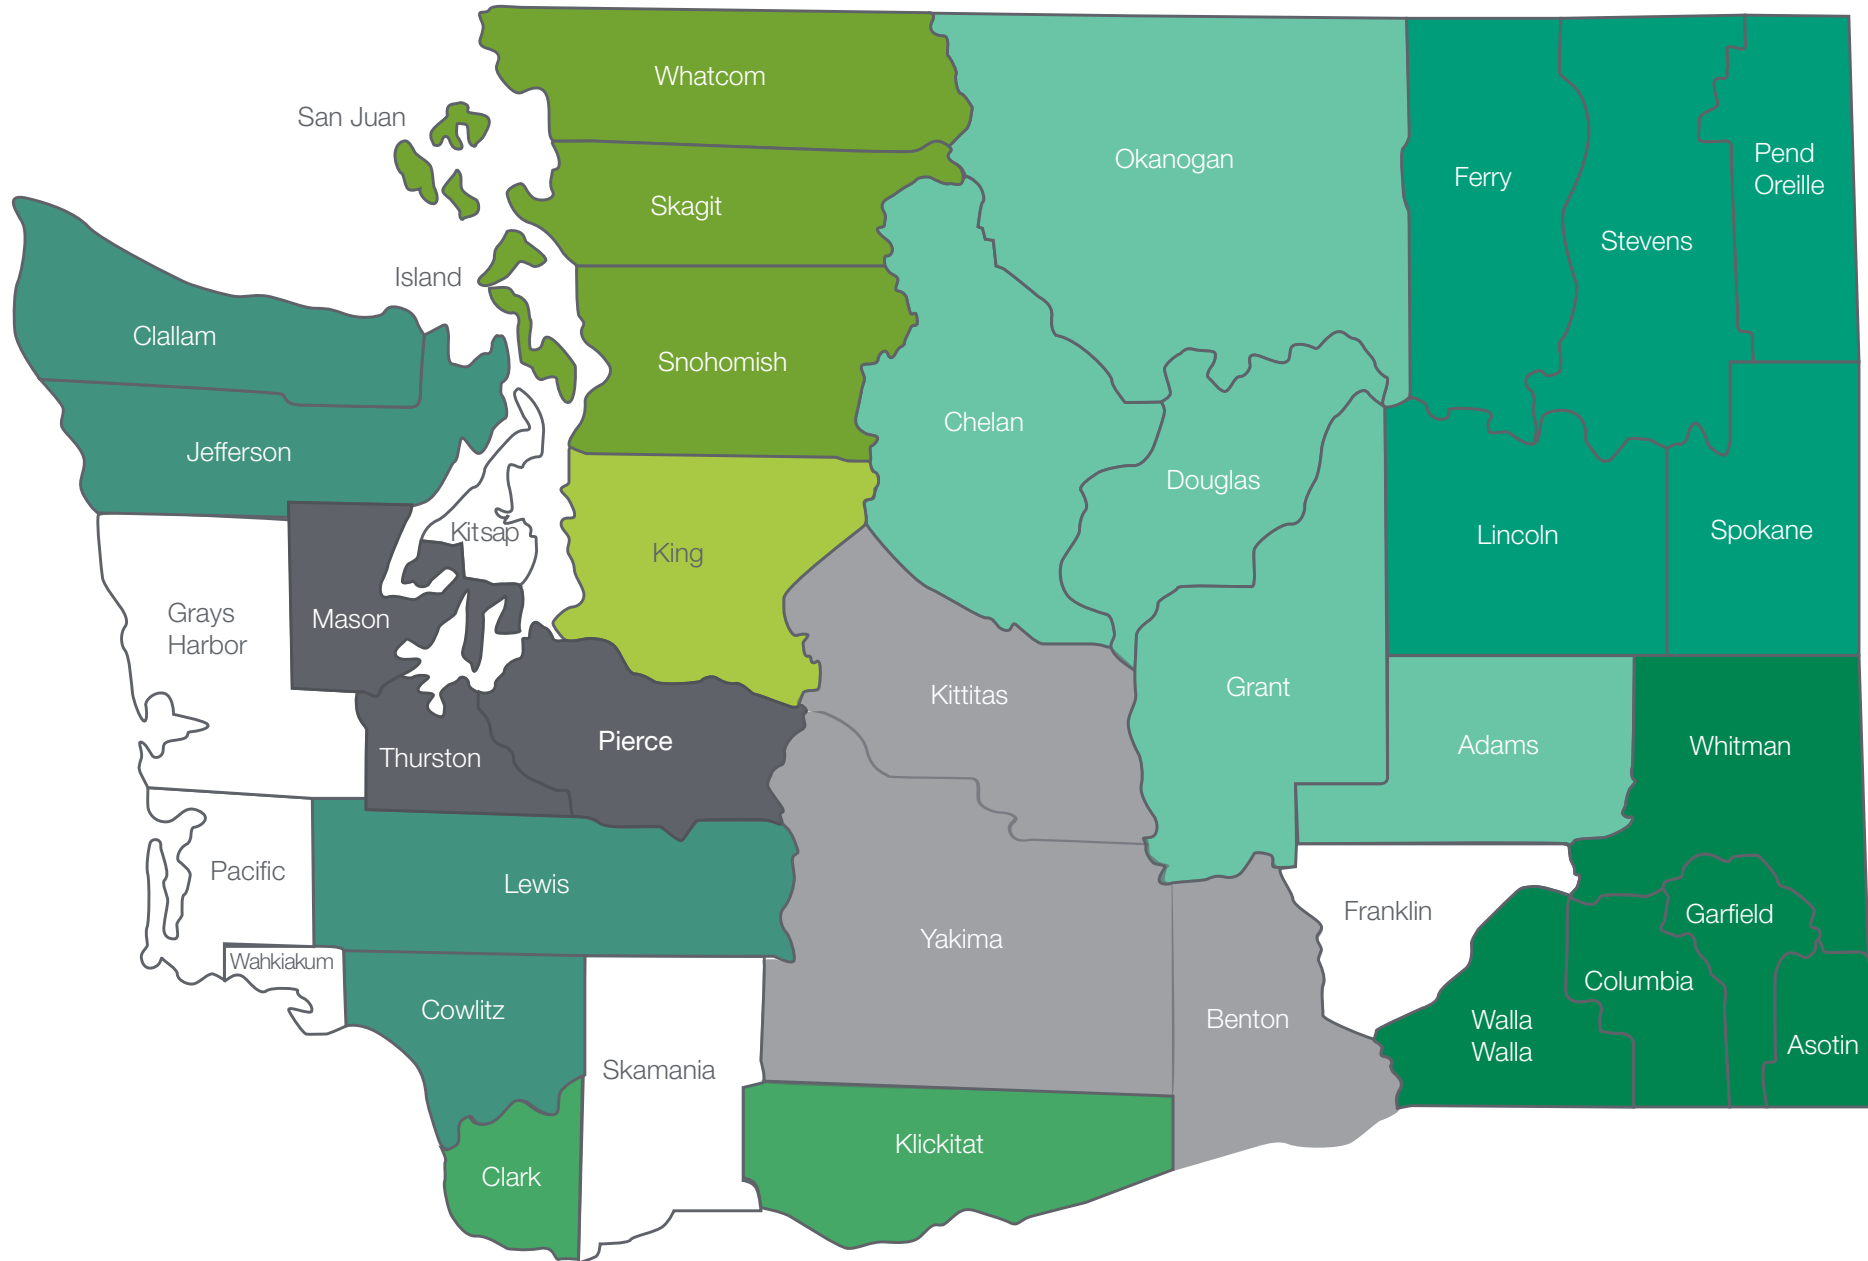

Geographic rating areas

Area 1

King

Area 2

Clallam, Cowlitz, Jefferson, Lewis

Area 3

Clark, Klickitat

Area 4

Ferry, Lincoln, Pend Oreille, Spokane, Stevens

Area 5

Mason, Pierce, Thurston

Area 6

Benton, Kittitas, Yakima

Area 7

Adams, Chelan, Douglas, Grant, Okanogan

Area 8

Island, San Juan, Skagit, Snohomish, Whatcom

Area 9

Asotin, Columbia, Garfield, Walla Walla, Whitman